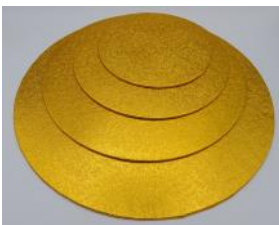

CAKE DRUM - 6" - ROUND - DRUM -
SILVER - Each

\$0.85

BBW R6

CAKE BOARD - 6" - ROUND - BOARD
- SILVER - Each

\$0.55

BBW R6G

CAKE BOARD - 6" - ROUND - BOARD
- GOLD - Each

\$0.55

BBW R7

CAKE BOARD - 7" - ROUND - BOARD
- SILVER - Each

\$0.65

BBW RD8

CAKE DRUM - 8" - ROUND - DRUM -
SILVER - Each

\$0.95

BBW RD8G

CAKE DRUM - 8" - ROUND - DRUM -
GOLD - Each