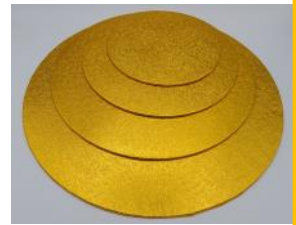

\$1.30

BBW R8

CAKE BOARD - 8" - ROUND - BOARD
- SILVER - Each

\$0.60

BBW R8G

CAKE BOARD - 8" - ROUND - BOARD
- GOLD - Each

\$0.60

BOB BAKERY WORLD LTD