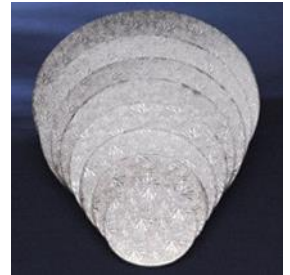

BBW R4

CAKE BOARD - 4" - ROUND - BOARD
- SILVER - Each

$0.39