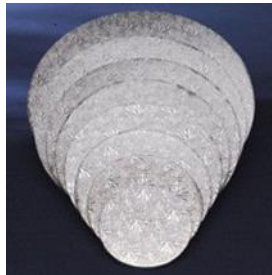

BBW RD11

CAKE DRUM - 11" - ROUND - DRUM
- SILVER - Each

$0.99