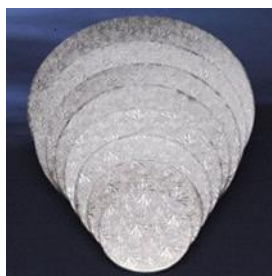

BBW R7

CAKE BOARD - 7" - ROUND - BOARD
- SILVER - Each

$0.45