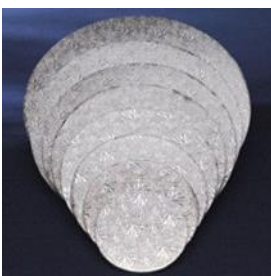

BBW R5

CAKE BOARD - 5" - ROUND - BOARD
- SILVER - Each

$0.39