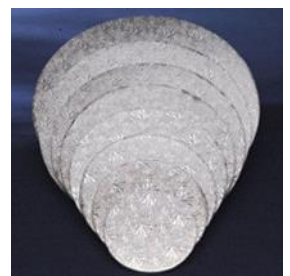

BBW R8

CAKE BOARD - 8" - ROUND - BOARD
- SILVER - Each

$0.42